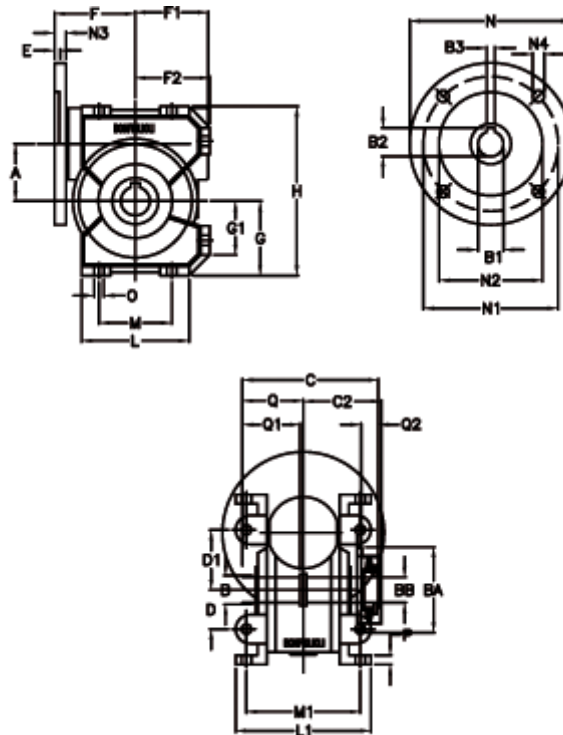

Article number: 390204406002316

Description: Worm Gear with Torque Limiter  
VF 44-L1-U-60-P63B14

## Measures

a = 44.6	C2 = 48.0	g = 55.0	N = 90	Q1 = 32
B = 18	D = 29	G1 = 40.0	N1 = 75	Q2 = 12
B1 E7 = 11	D1 = 46	H = 127.0	N2 = 60	
B2 = 12.8	Description = VF 44U-xx-63B14	H1 = 97.0	N3 = 8.0	
B3 H9 = 4	E = 2.0	L = 80	N4 = 5.5	
BA = 40	F = 65	L1 = 100	O = 8.5	
BB H7 = 11	F1 = 54	m = 52	P = 8	
C = 79	F2 = 55.0	M1 = 81.0	Q = 32.0	